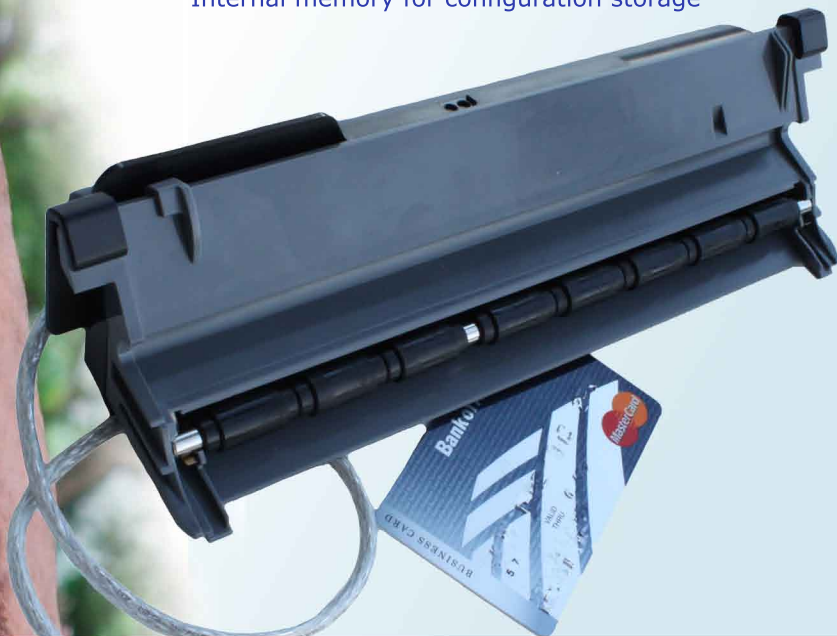

Swipe-Card Reader

USB connection to PC

USB powered

HID communication API

Up to 3 data tracks

Data encoding- ANSI/ISO 7810-7811

AAMVA/JIS x6302

ISO track 1 format on track 2 and 3

No need for additional Windows driver

Internal memory for configuration storage